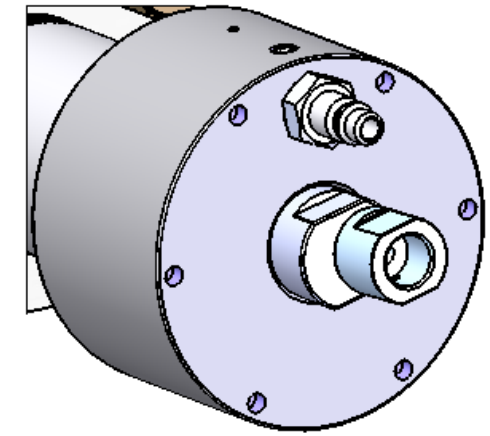

H2O JET TWO PIECE CHECK VALVE

DESCRIPTION:	PART #:
60K CHECK VALVE ASSEMBLY	301002-3
40K CHECK VALVE ASSEMBLY	301002-4
40K AND 60K CHECK VALVE REPAIR KIT	302003-2

ONE PIECE CHECK VALVE

H2O JET OUTLET BODY

FLOW OUTLET BODY

DESCRIPTION:	PART #:
60K CHECK VALVE ASSEMBLY	301002-1
40K CHECK VALVE ASSEMBLY	301002-2
40K AND 60K CHECK VALVE REPAIR KIT	302003-1

DRAWN: J.D.	TITLE: CHECK VALVE IDENTIFICATION DIAGRAM: 2 PC VS. 1 PC.	REF. NR. -
CHECKED: M.H.		MADE FROM: -
APPRVD: H.A.		
SCALE: NTS	SIZE: B	DWG. NO. 301003-X
DATE: 11/8/2011		REV 0 SHEET 1 OF 1