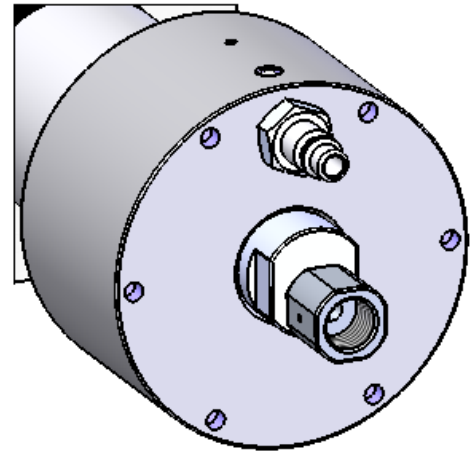

H2O JET TWO PIECE CHECK VALVE

DESCRIPTION:	PART #:
60K CHECK VALVE ASSEMBLY	301002-3
40K CHECK VALVE ASSEMBLY	301002-4
40K AND 60K CHECK VALVE REPAIR KIT	302003-2

ONE PIECE CHECK VALVE

H2O JET OUTLET BODY

FLOW OUTLET BODY

DESCRIPTION:	PART #:
60K CHECK VALVE ASSEMBLY	301002-1
40K CHECK VALVE ASSEMBLY	301002-2
40K AND 60K CHECK VALVE REPAIR KIT	302003-1

DRAWN: J.D.	TITLE: CHECK VALVE IDENTIFICATION DIAGRAM: 2 PC VS. 1 PC.	REF. NR. -
CHECKED: M.H.		MADE FROM: -
APPRVD: H.A.		
SCALE: NTS	SIZE: B	DWG. NO. 301003-X
DATE: 11/8/2011		REV 0 SHEET 1 OF 1