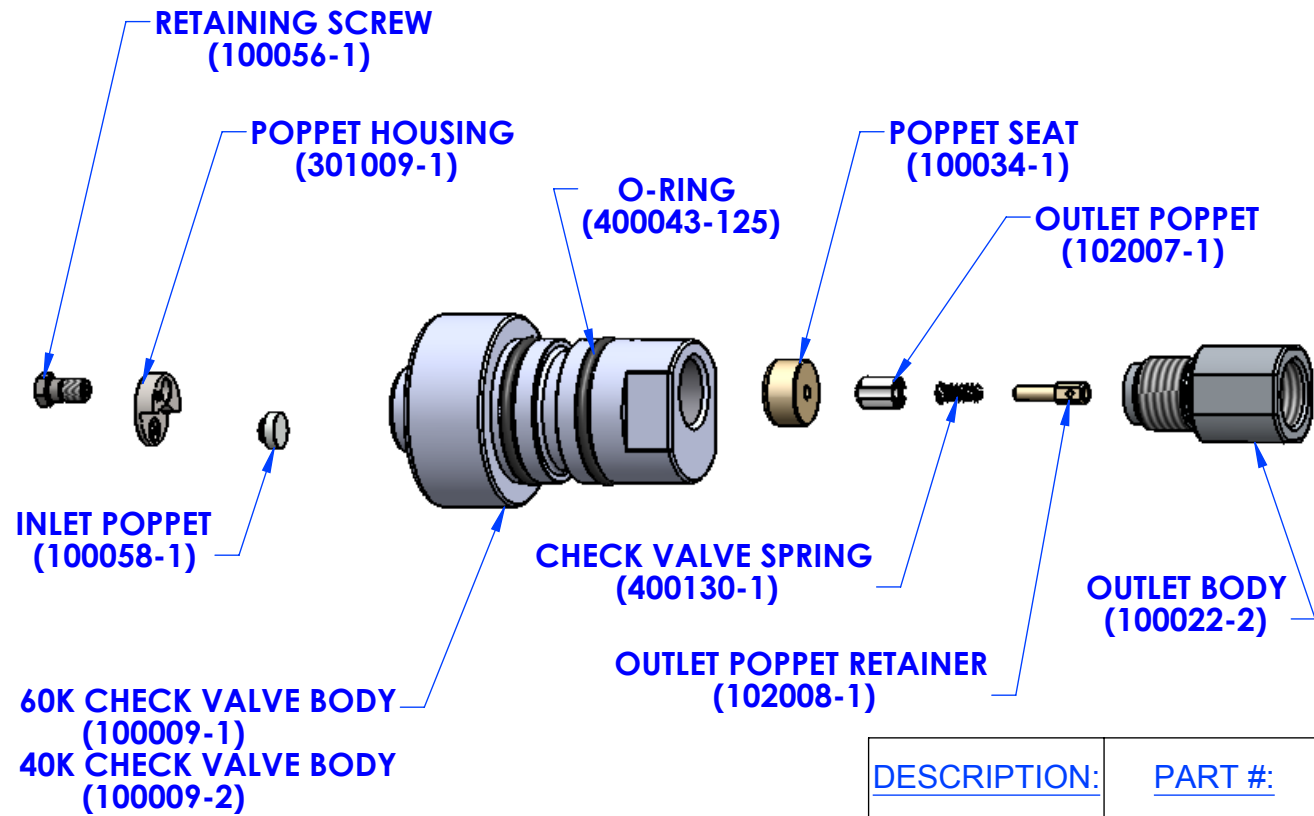

H2O JET TWO PIECE CHECK VALVE

DESCRIPTION:	PART #:
60K CHECK VALVE ASSEMBLY	301002-3
40K CHECK VALVE ASSEMBLY	301002-4
40K AND 60K CHECK VALVE REPAIR KIT	302003-2

ONE PIECE CHECK VALVE

H2O JET OUTLET BODY

FLOW OUTLET BODY

DESCRIPTION:	PART #:
60K CHECK VALVE ASSEMBLY	301002-1
40K CHECK VALVE ASSEMBLY	301002-2
40K AND 60K CHECK VALVE REPAIR KIT	302003-1

DRAWN: J.D.	TITLE: CHECK VALVE IDENTIFICATION DIAGRAM: 2 PC VS. 1 PC.	REF. NR. -
CHECKED: M.H.		MADE FROM: -
APPRVD: H.A.		
SCALE: NTS	SIZE: B	DWG. NO. 301003-X
DATE: 11/8/2011		REV 0 SHEET 1 OF 1