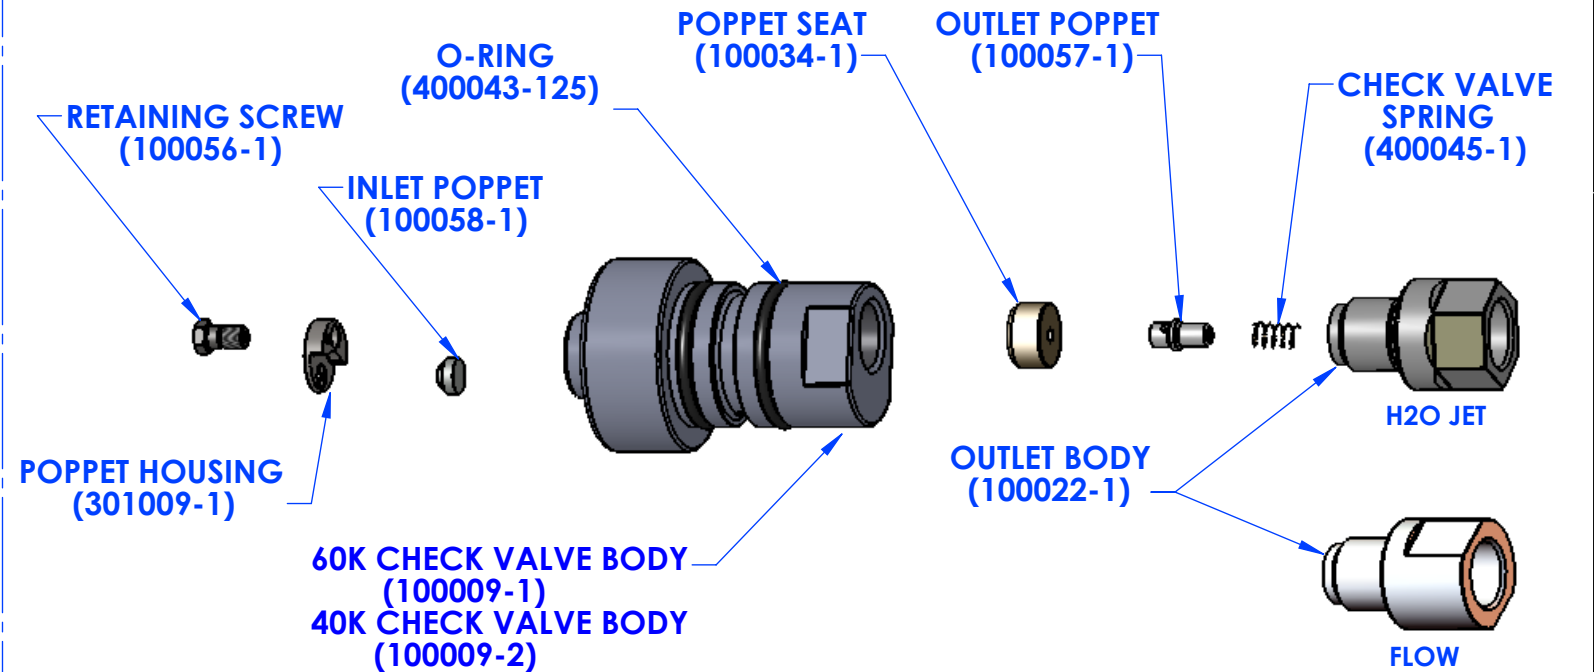

H2O JET TWO PIECE CHECK VALVE

DESCRIPTION:	PART #:
60K CHECK VALVE ASSEMBLY	301002-3
40K CHECK VALVE ASSEMBLY	301002-4
40K AND 60K CHECK VALVE REPAIR KIT	302003-2

ONE PIECE CHECK VALVE

H2O JET OUTLET BODY

FLOW OUTLET BODY

DESCRIPTION:	PART #:
60K CHECK VALVE ASSEMBLY	301002-1
40K CHECK VALVE ASSEMBLY	301002-2
40K AND 60K CHECK VALVE REPAIR KIT	302003-1

DRAWN: J.D.	TITLE: CHECK VALVE IDENTIFICATION DIAGRAM: 2 PC VS. 1 PC.	REF. NR. -
CHECKED: M.H.		MADE FROM: -
APPRVD: H.A.		
SCALE: NTS	SIZE: B	DWG. NO. 301003-X
DATE: 11/8/2011		REV 0 SHEET 1 OF 1