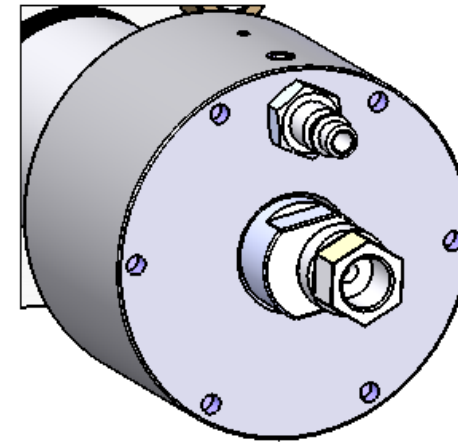

H2O JET TWO PIECE CHECK VALVE

DESCRIPTION:	PART #:
60K CHECK VALVE ASSEMBLY	301002-3
40K CHECK VALVE ASSEMBLY	301002-4
40K AND 60K CHECK VALVE REPAIR KIT	302003-2

ONE PIECE CHECK VALVE

H2O JET OUTLET BODY

FLOW OUTLET BODY

DESCRIPTION:	PART #:
60K CHECK VALVE ASSEMBLY	301002-1
40K CHECK VALVE ASSEMBLY	301002-2
40K AND 60K CHECK VALVE REPAIR KIT	302003-1

DRAWN: J.D.	TITLE: CHECK VALVE IDENTIFICATION DIAGRAM: 2 PC VS. 1 PC.	REF. NR. -
CHECKED: M.H.		MADE FROM: -
APPRVD: H.A.		
SCALE: NTS	SIZE: B	DWG. NO. 301003-X
DATE: 11/8/2011		REV 0 SHEET 1 OF 1